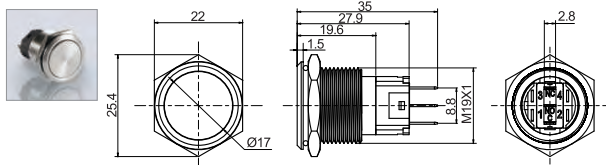

J16/19/22/25-M金属按钮开关

Metal Button Switch

J19-M金属按钮开关

J19-M Metal button switch

外观 Appearance	头部形状 Shape of top	带灯形式 Illuminated type	操作类别 Operation	触点 Contact	产品型号 Model	外壳材料 Crust material
	实面圆形 Flat round	不带灯 Without LED	自复 Monentary	1NO+1NC	J19-M-211	空:不锈钢 T:铜镀铬 Nil:Stainless steel T: Copper Plated Cr
			自锁 Maintained	1NO+1NC	J19-M-311	
	高面圆形 High round	不带灯 Without LED	自复 Monentary	1NO+1NC	J19-M-221	
			自锁 Maintained	1NO+1NC	J19-M-321	
	弧面圆形 Domed round	不带灯 Without LED	自复 Monentary	1NO+1NC	J19-M-231	
			自锁 Maintained	1NO+1NC	J19-M-331	

外形尺寸图 Dimensions

平面按钮