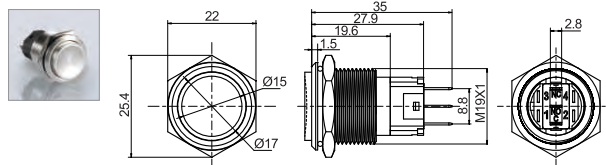

J16/19/22/25-M金属按钮开关

Metal Button Switch

J19-M金属按钮开关

J19-M Metal button switch

外观 Appearance	头部形状 Shape of top	带灯形式 Illuminated type	操作类别 Operation	触点 Contact	产品型号 Model	外壳材料 Crust material
	实面圆形 Flat round	不带灯 Without LED	自复 Monentary	1NO+1NC	J19-M-211	空:不锈钢 T:铜镀铬 Nil:Stainless steel T: Copper Plated Cr
			自锁 Maintained	1NO+1NC	J19-M-311	
	高面圆形 High round	不带灯 Without LED	自复 Monentary	1NO+1NC	J19-M-221	
			自锁 Maintained	1NO+1NC	J19-M-321	
	弧面圆形 Domed round	不带灯 Without LED	自复 Monentary	1NO+1NC	J19-M-231	
			自锁 Maintained	1NO+1NC	J19-M-331	

外形尺寸图 Dimensions

平面按钮

高面按钮

弧面按钮